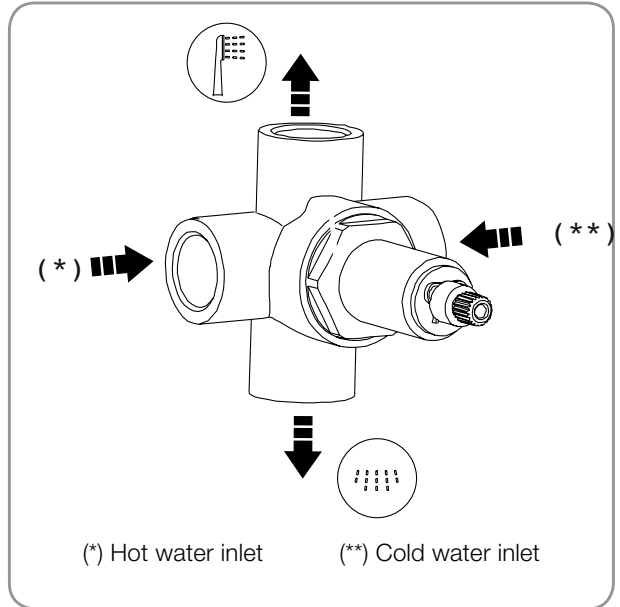

aquatica®

Function : Form : Fashion

**Bollicine-111** Wall Mounted Bath Filler

**Bollicine-114** 3-Hole Shower Control

Installation & Care Manual

**USA/CANADA**

**Bollicine-111** Wall Mounted Bath Filler

**Bollicine-114** 3-Hole Shower Control

**INSTALLATION SEQUENCE**

**aquatica®**

Function : Form : Fashion

**IMPORTANT NOTE:**

- Installation to be performed by qualified personnel
- Before connecting to mains, bleed the pipes to avoid damage.