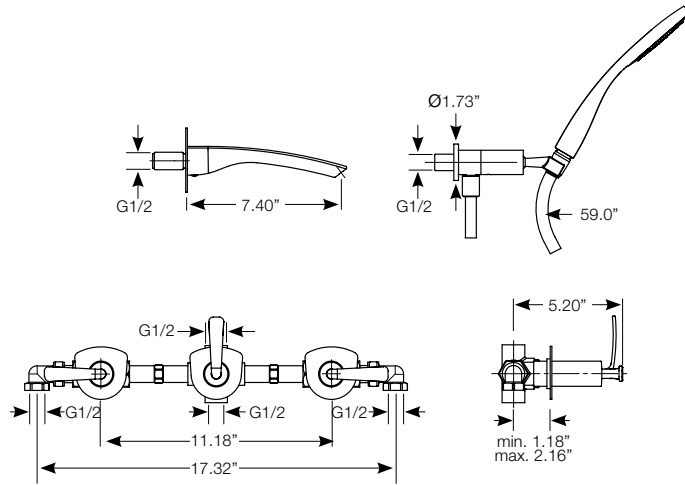

aquatica®

Function : Form : Fashion

**Bollicine-111** Wall Mounted Bath Filler

**Bollicine-114** 3-Hole Shower Control

Installation & Care Manual

**USA/CANADA**

**Bollicine-111** Wall Mounted Bath Filler

**Bollicine-114** 3-Hole Shower Control

**INSTALLATION SEQUENCE**

**aquatica®**

Function : Form : Fashion

**IMPORTANT NOTE:**

- Installation to be performed by qualified personnel
- Before connecting to mains, bleed the pipes to avoid damage.