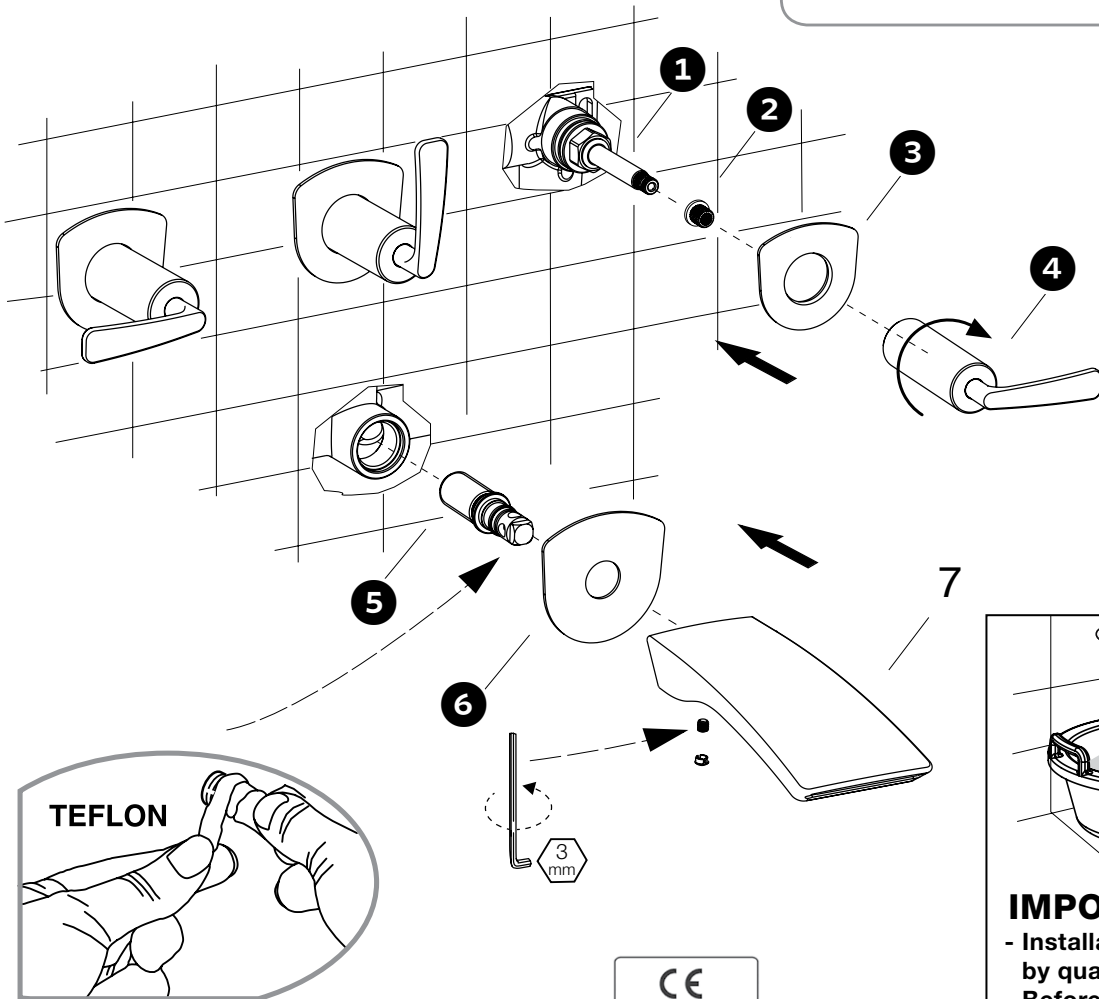

aquatica®

Function : Form : Fashion

**Bollicine-111** Wall Mounted Bath Filler

**Bollicine-114** 3-Hole Shower Control

Installation & Care Manual

**USA/CANADA**

**Bollicine-111** Wall Mounted Bath Filler

**Bollicine-114** 3-Hole Shower Control

**INSTALLATION SEQUENCE**

**aquatica®**

Function : Form : Fashion

**IMPORTANT NOTE:**

- Installation to be performed by qualified personnel
- Before connecting to mains, bleed the pipes to avoid damage.